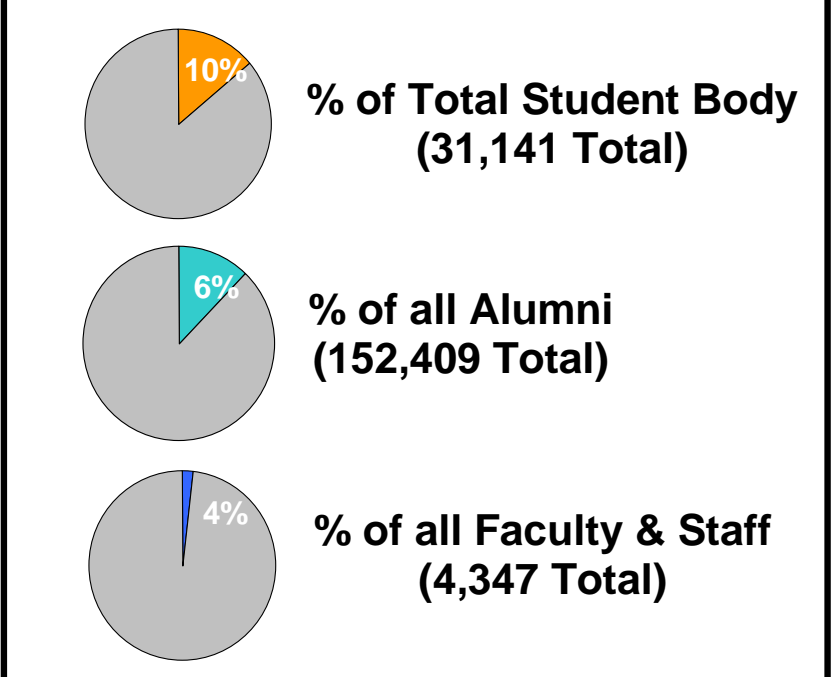

**CALIFORNIA STATE UNIVERSITY  
FULLERTON**  
Students, Alumni, Faculty and Staff  
United States Congressional  
District 47

**The Honorable Loretta Sanchez**

	<b>Students</b> in CD 47	<b>3,213</b>
	<b>Alumni</b> in CD 47	<b>9,048</b>
	<b>Faculty &amp; Staff</b> in CD 47	<b>175</b>

**7,545 or 83%  
of Alumni**  
FROM CD 47  
ARE REGISTERED  
TO VOTE in OC

Source: CSU Fullerton and  
the Center for Demographic Research  
May, 2010

Portions of this map are copyrighted, and reproduced  
with permission granted, by Thomas Bros. Maps.